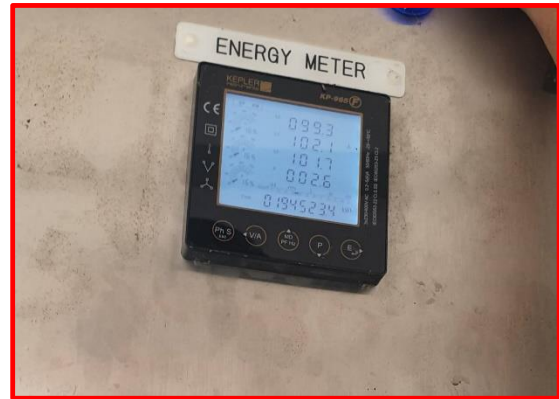

ROOT BLOWER PICTURE