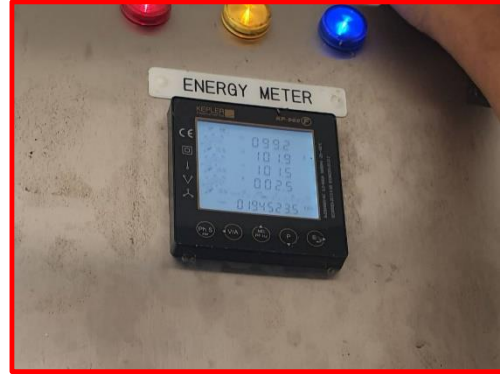

ROOT BLOWER PICTURE