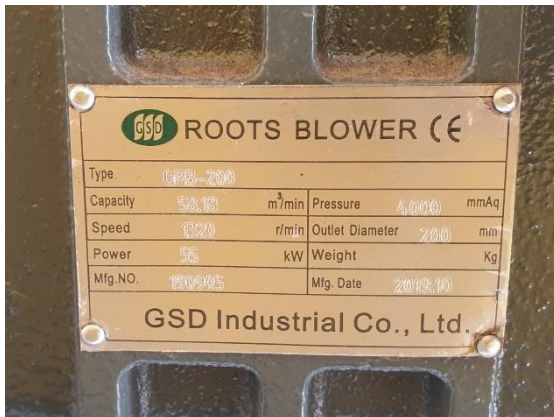

MOTOR SPECIFICATION

“GSD” ROOT BLOWER

GRB-200

Capacity: 58.18 m³/min

Speed: 1320 r/min

Power: 55 kW

Mfg.No: 190905

Pressure: 4000 mmAq

Outlet Diameter: 200 mm.

Weight: kg

Mfg. Date: 2019.10

“BRANCO” MOTOR

Power: 55 kW

Frequency: 50 Hz

Speed: 1480 rpm

BRG DE: 6314

Weight: 402 kg

Voltage: 380 V

Current: 103 A

Cos Ø: 0.87

BRG NDE: 6314