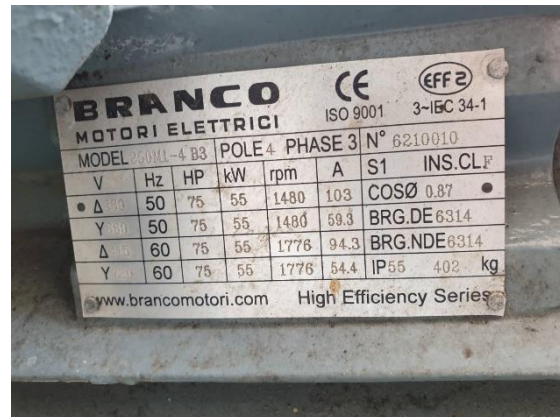

MOTOR SPECIFICATION

“GSD” ROOT BLOWER

GRB-200

Capacity: 58.18 m³/min

Speed: 1320 r/min

Power: 55 kW

Mfg.No: 190905

Pressure: 4000 mmAq

Outlet Diameter: 200 mm.

Weight: kg

Mfg. Date: 2019.10

“BRANCO” MOTOR

Power: 55 kW

Frequency: 50 Hz

Speed: 1480 rpm

BRG DE: 6314

Weight: 402 kg

Voltage: 380 V

Current: 103 A

Cos Ø: 0.87

BRG NDE: 6314