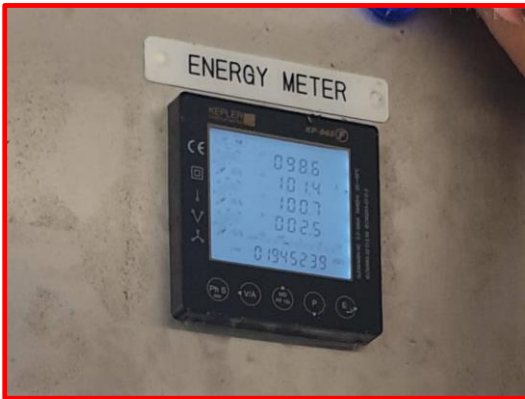

ROOT BLOWER PICTURE